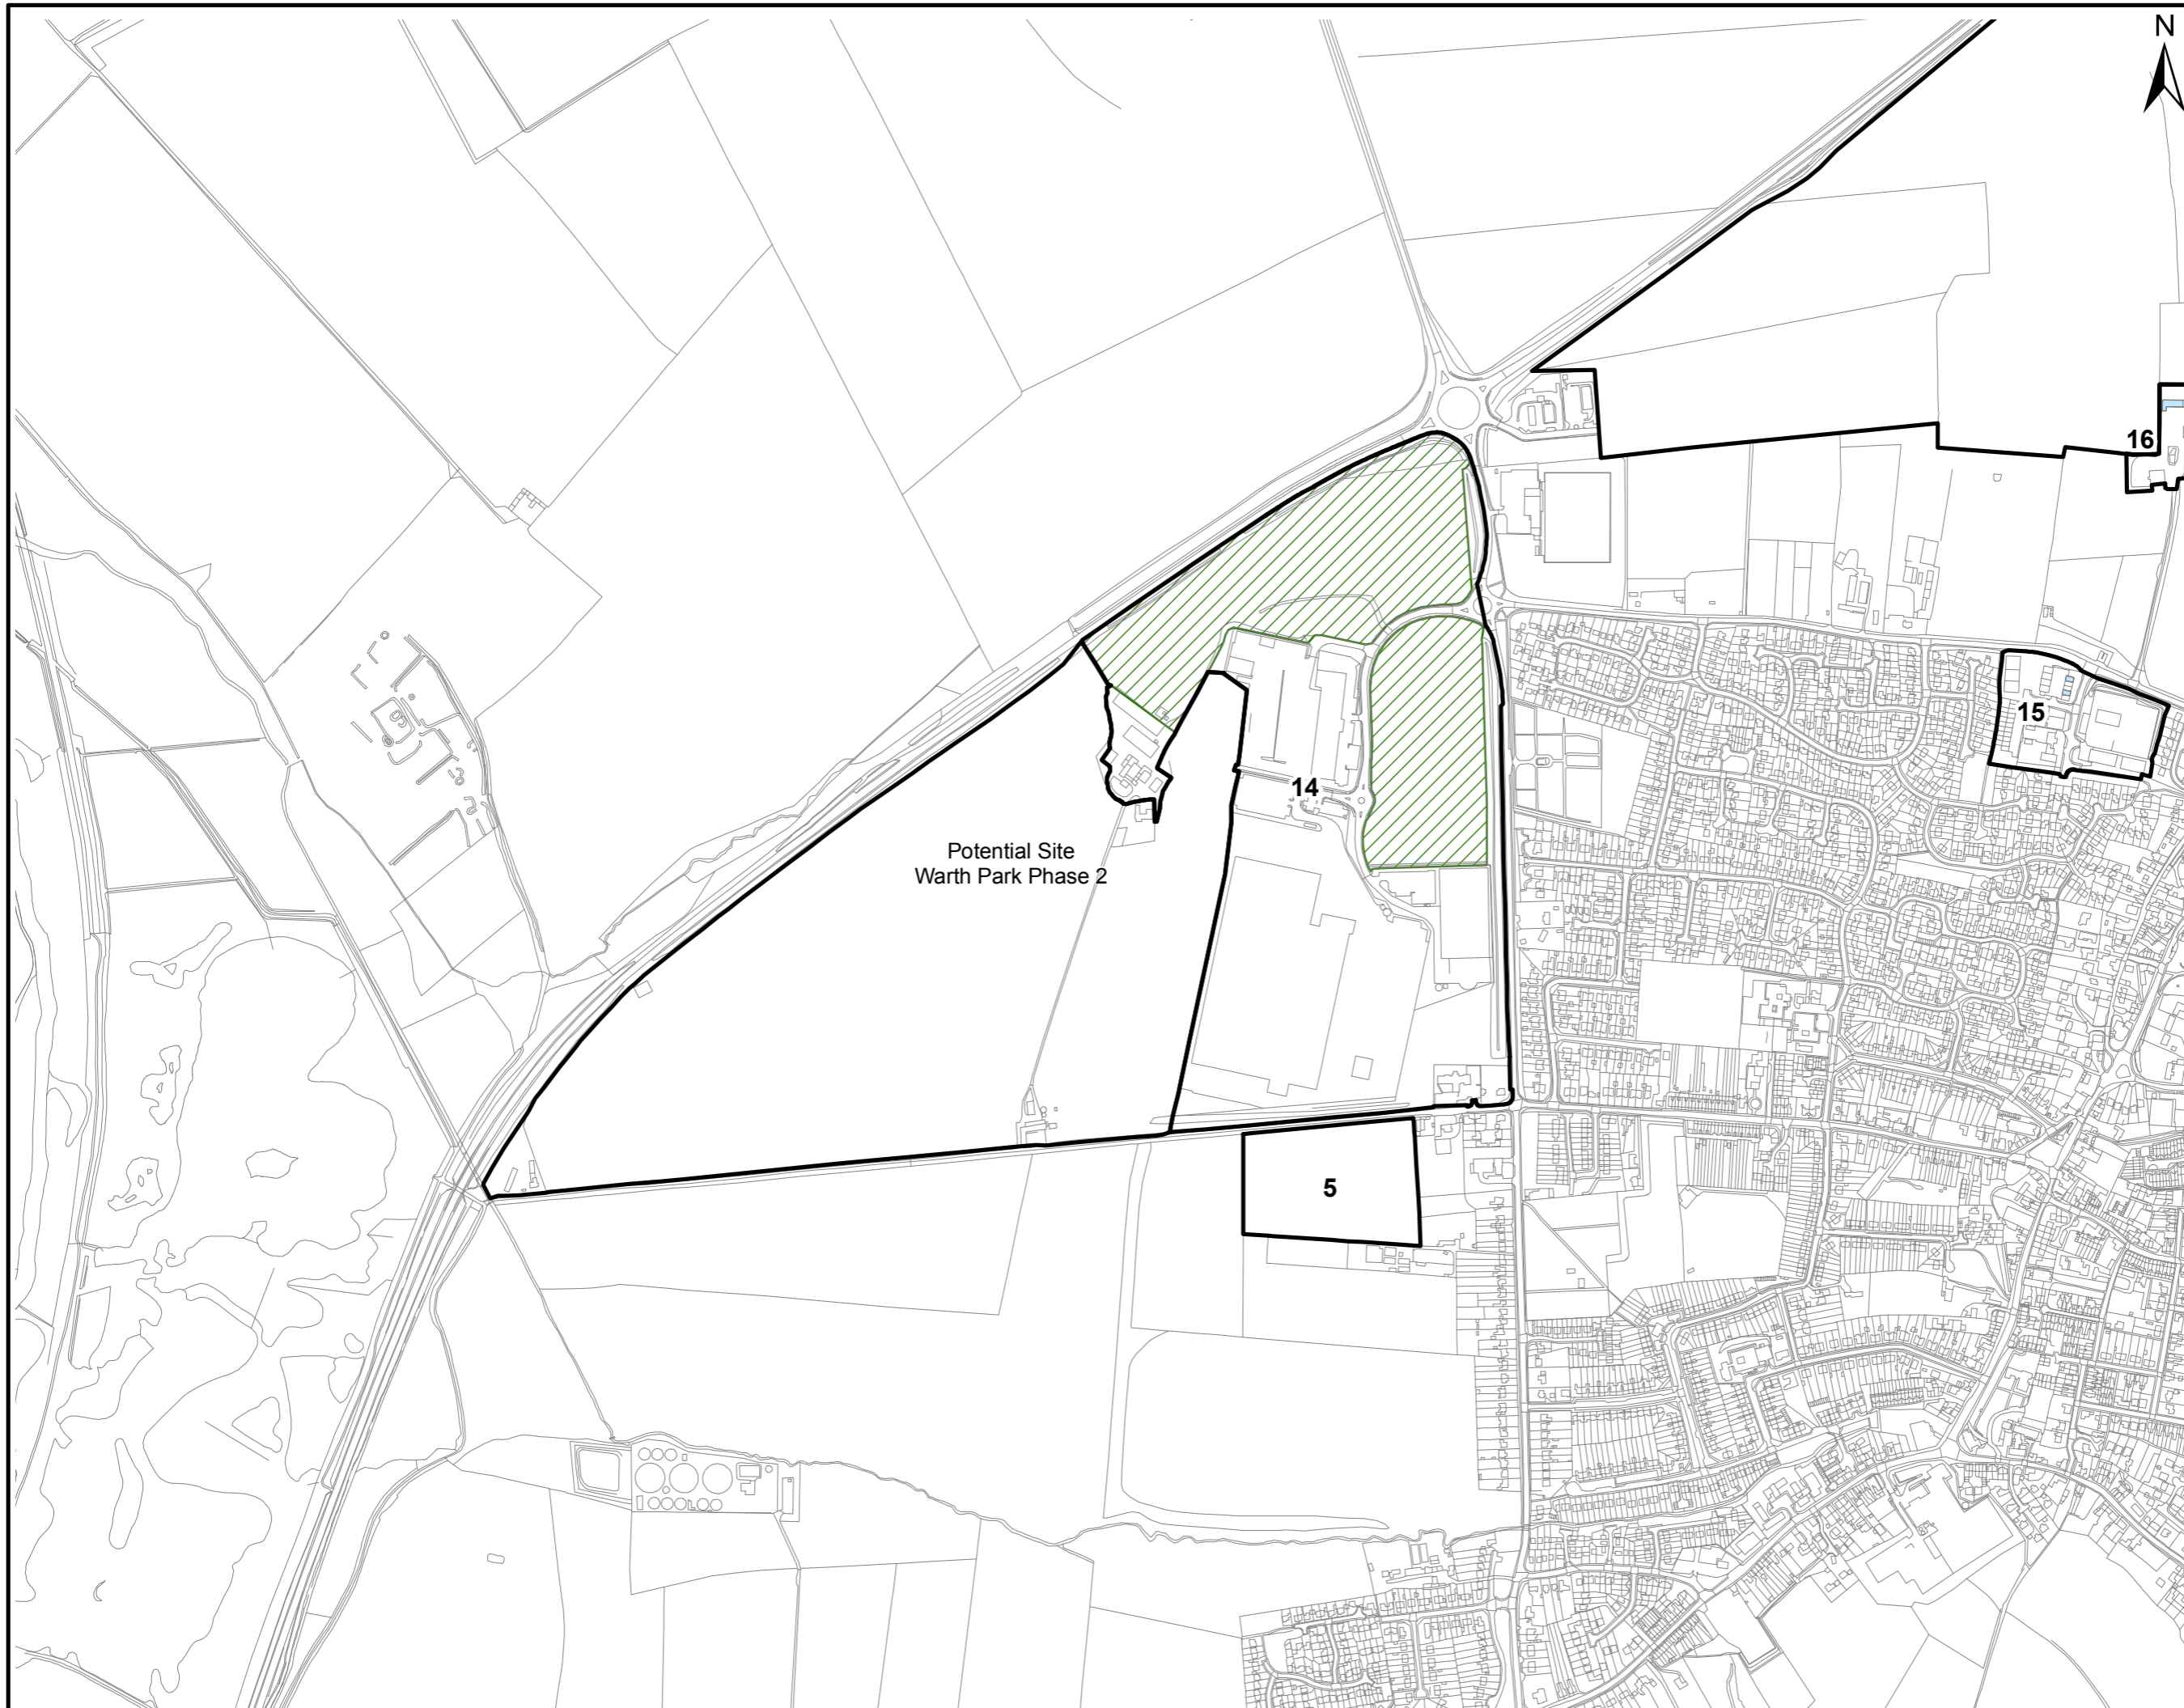

Legend

- District Boundary
- Employment Sites
- Vacant Floorspace
- Vacant Land
- Opportunity Land

CLIENT
EAST NORTHAMPTONSHIRE
DISTRICT COUNCIL

PROJECT
EAST NORTHAMPTONSHIRE
EMPLOYMENT STUDY

TITLE
INSET MAP 18
Potential Site
Warth Park Phase 2

SCALE	DATE	DRAWN
1:8,000 at A3	20/12/2006	LH