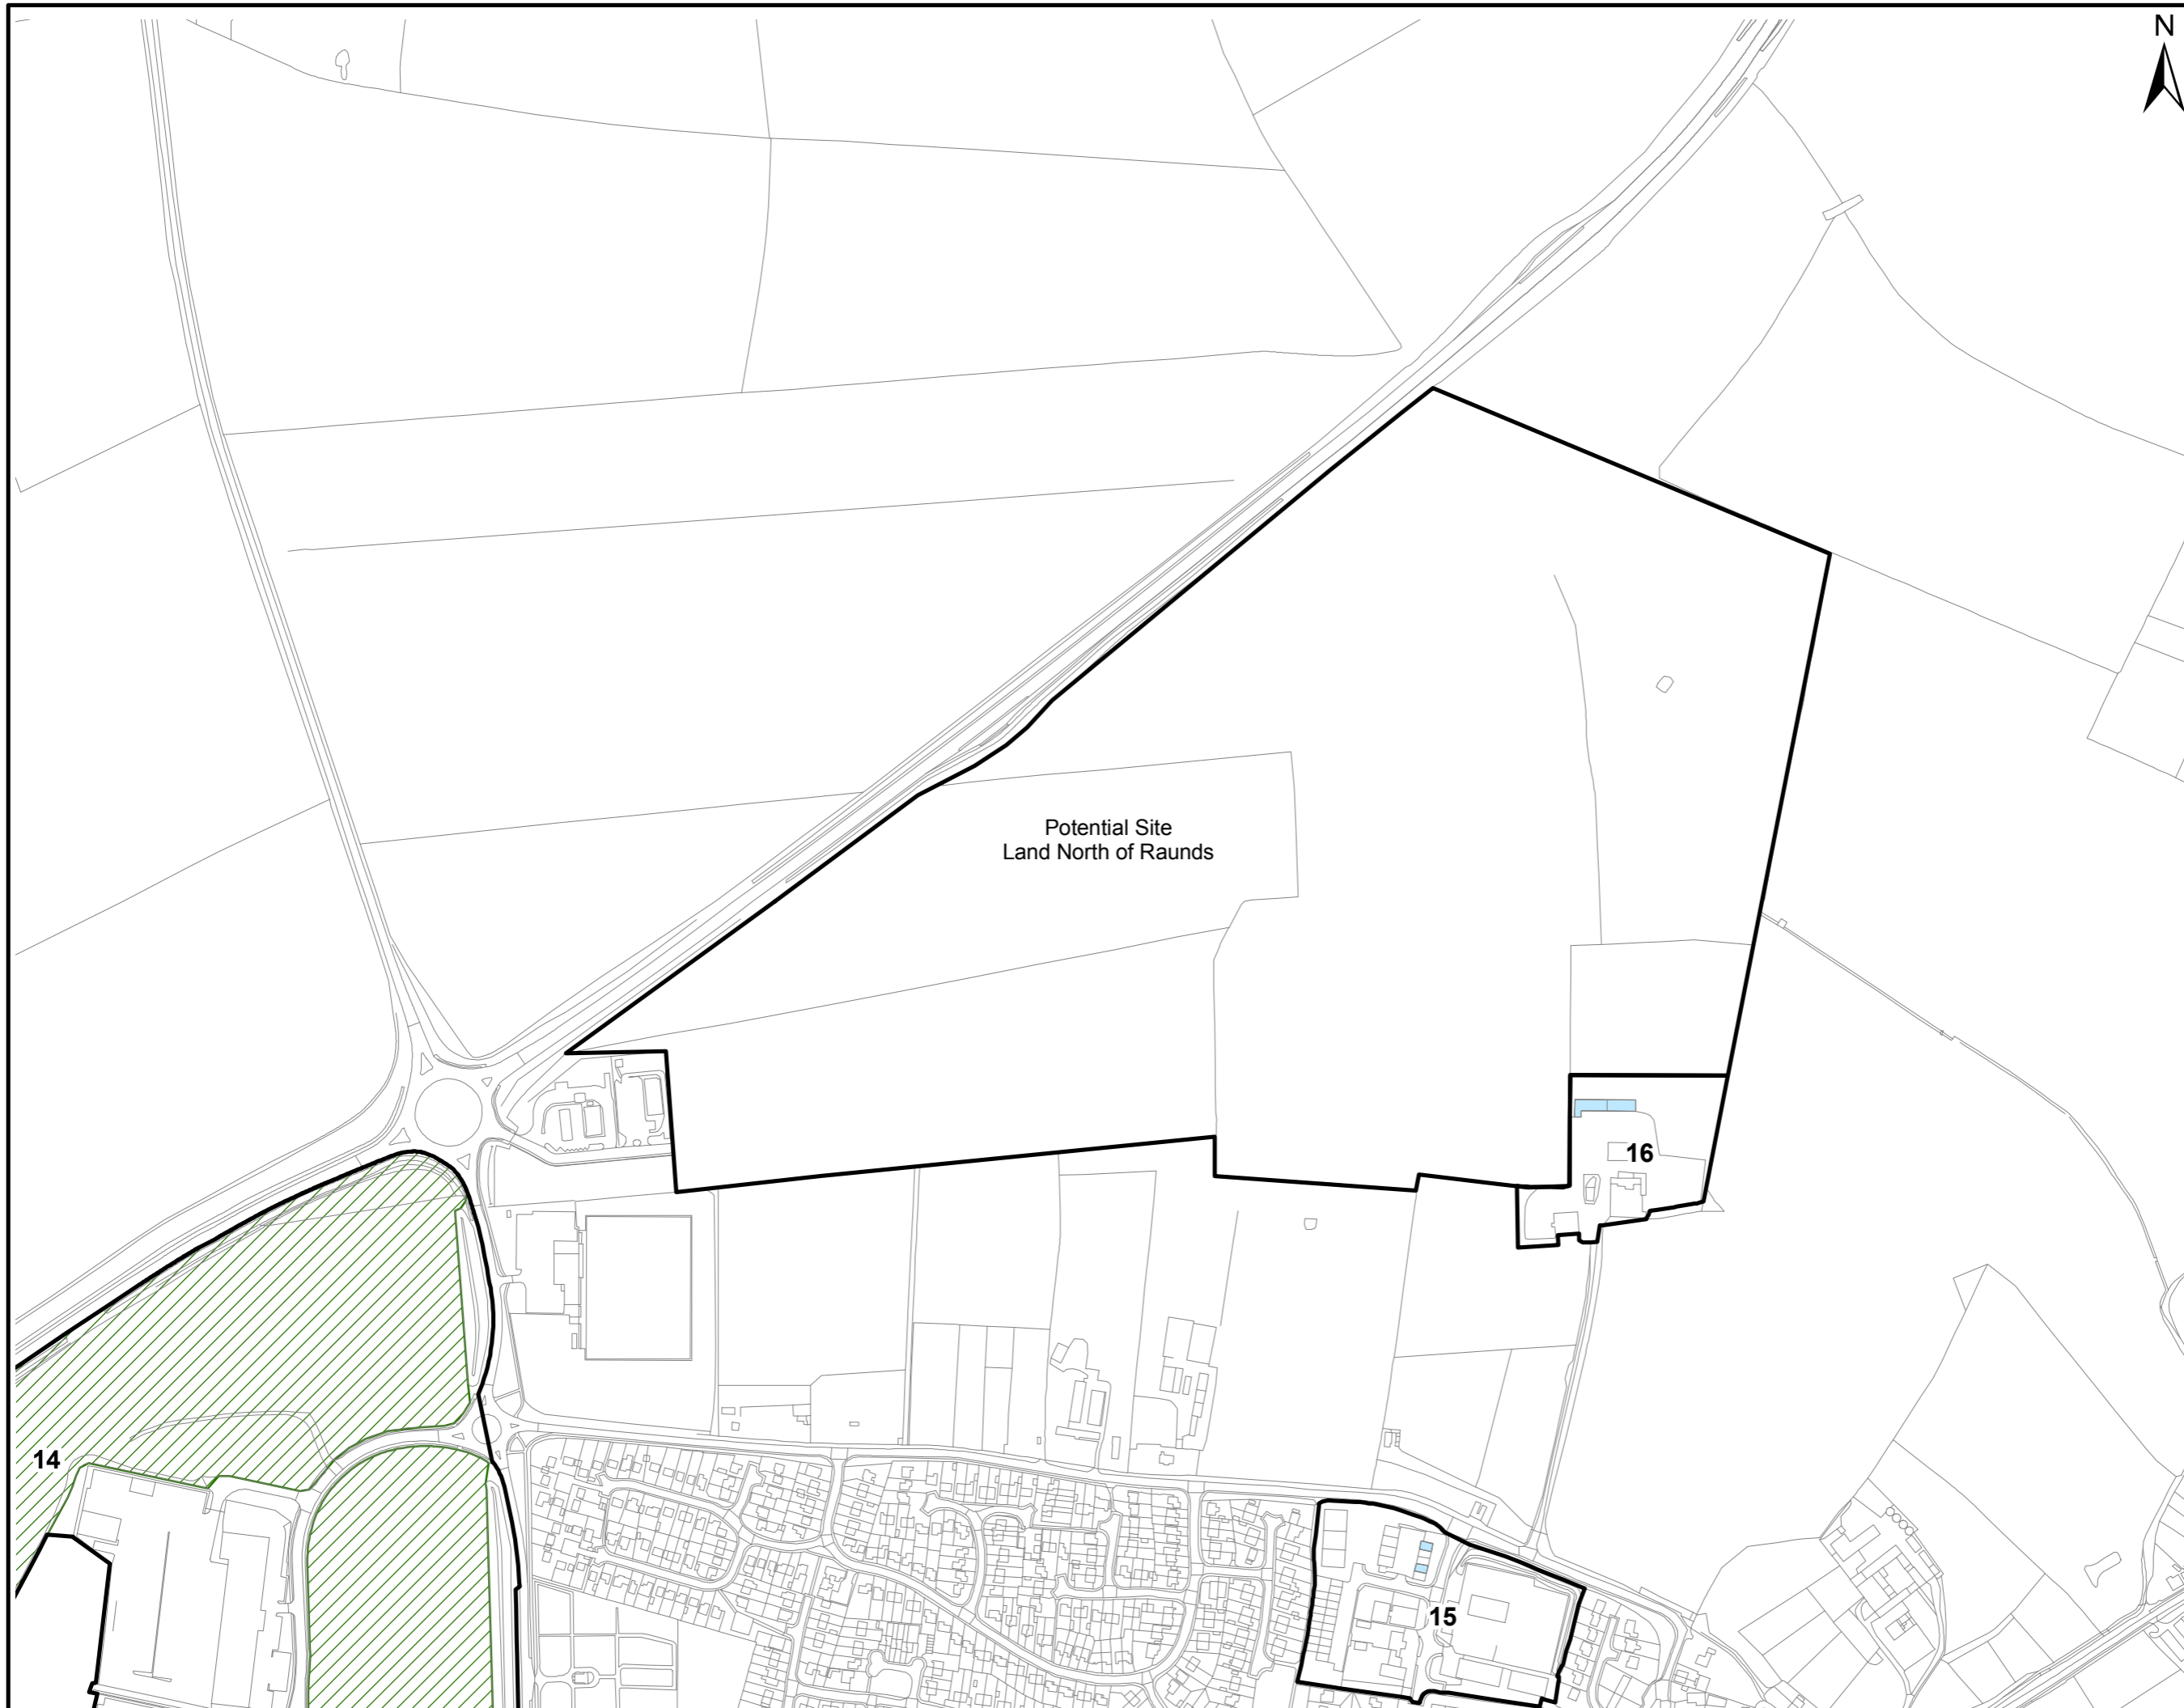

Legend

- District Boundary
- Employment Sites
- Vacant Floorspace
- Vacant Land
- Opportunity Land

Potential Site
Land North of Raunds

14

16

15

CLIENT
EAST NORTHAMPTONSHIRE
DISTRICT COUNCIL

PROJECT
EAST NORTHAMPTONSHIRE
EMPLOYMENT STUDY

TITLE
INSET MAP 14
Potential Site
Land North of Raunds

SCALE	DATE	DRAWN
1:5,000 at A3	09/10/2006	TCH