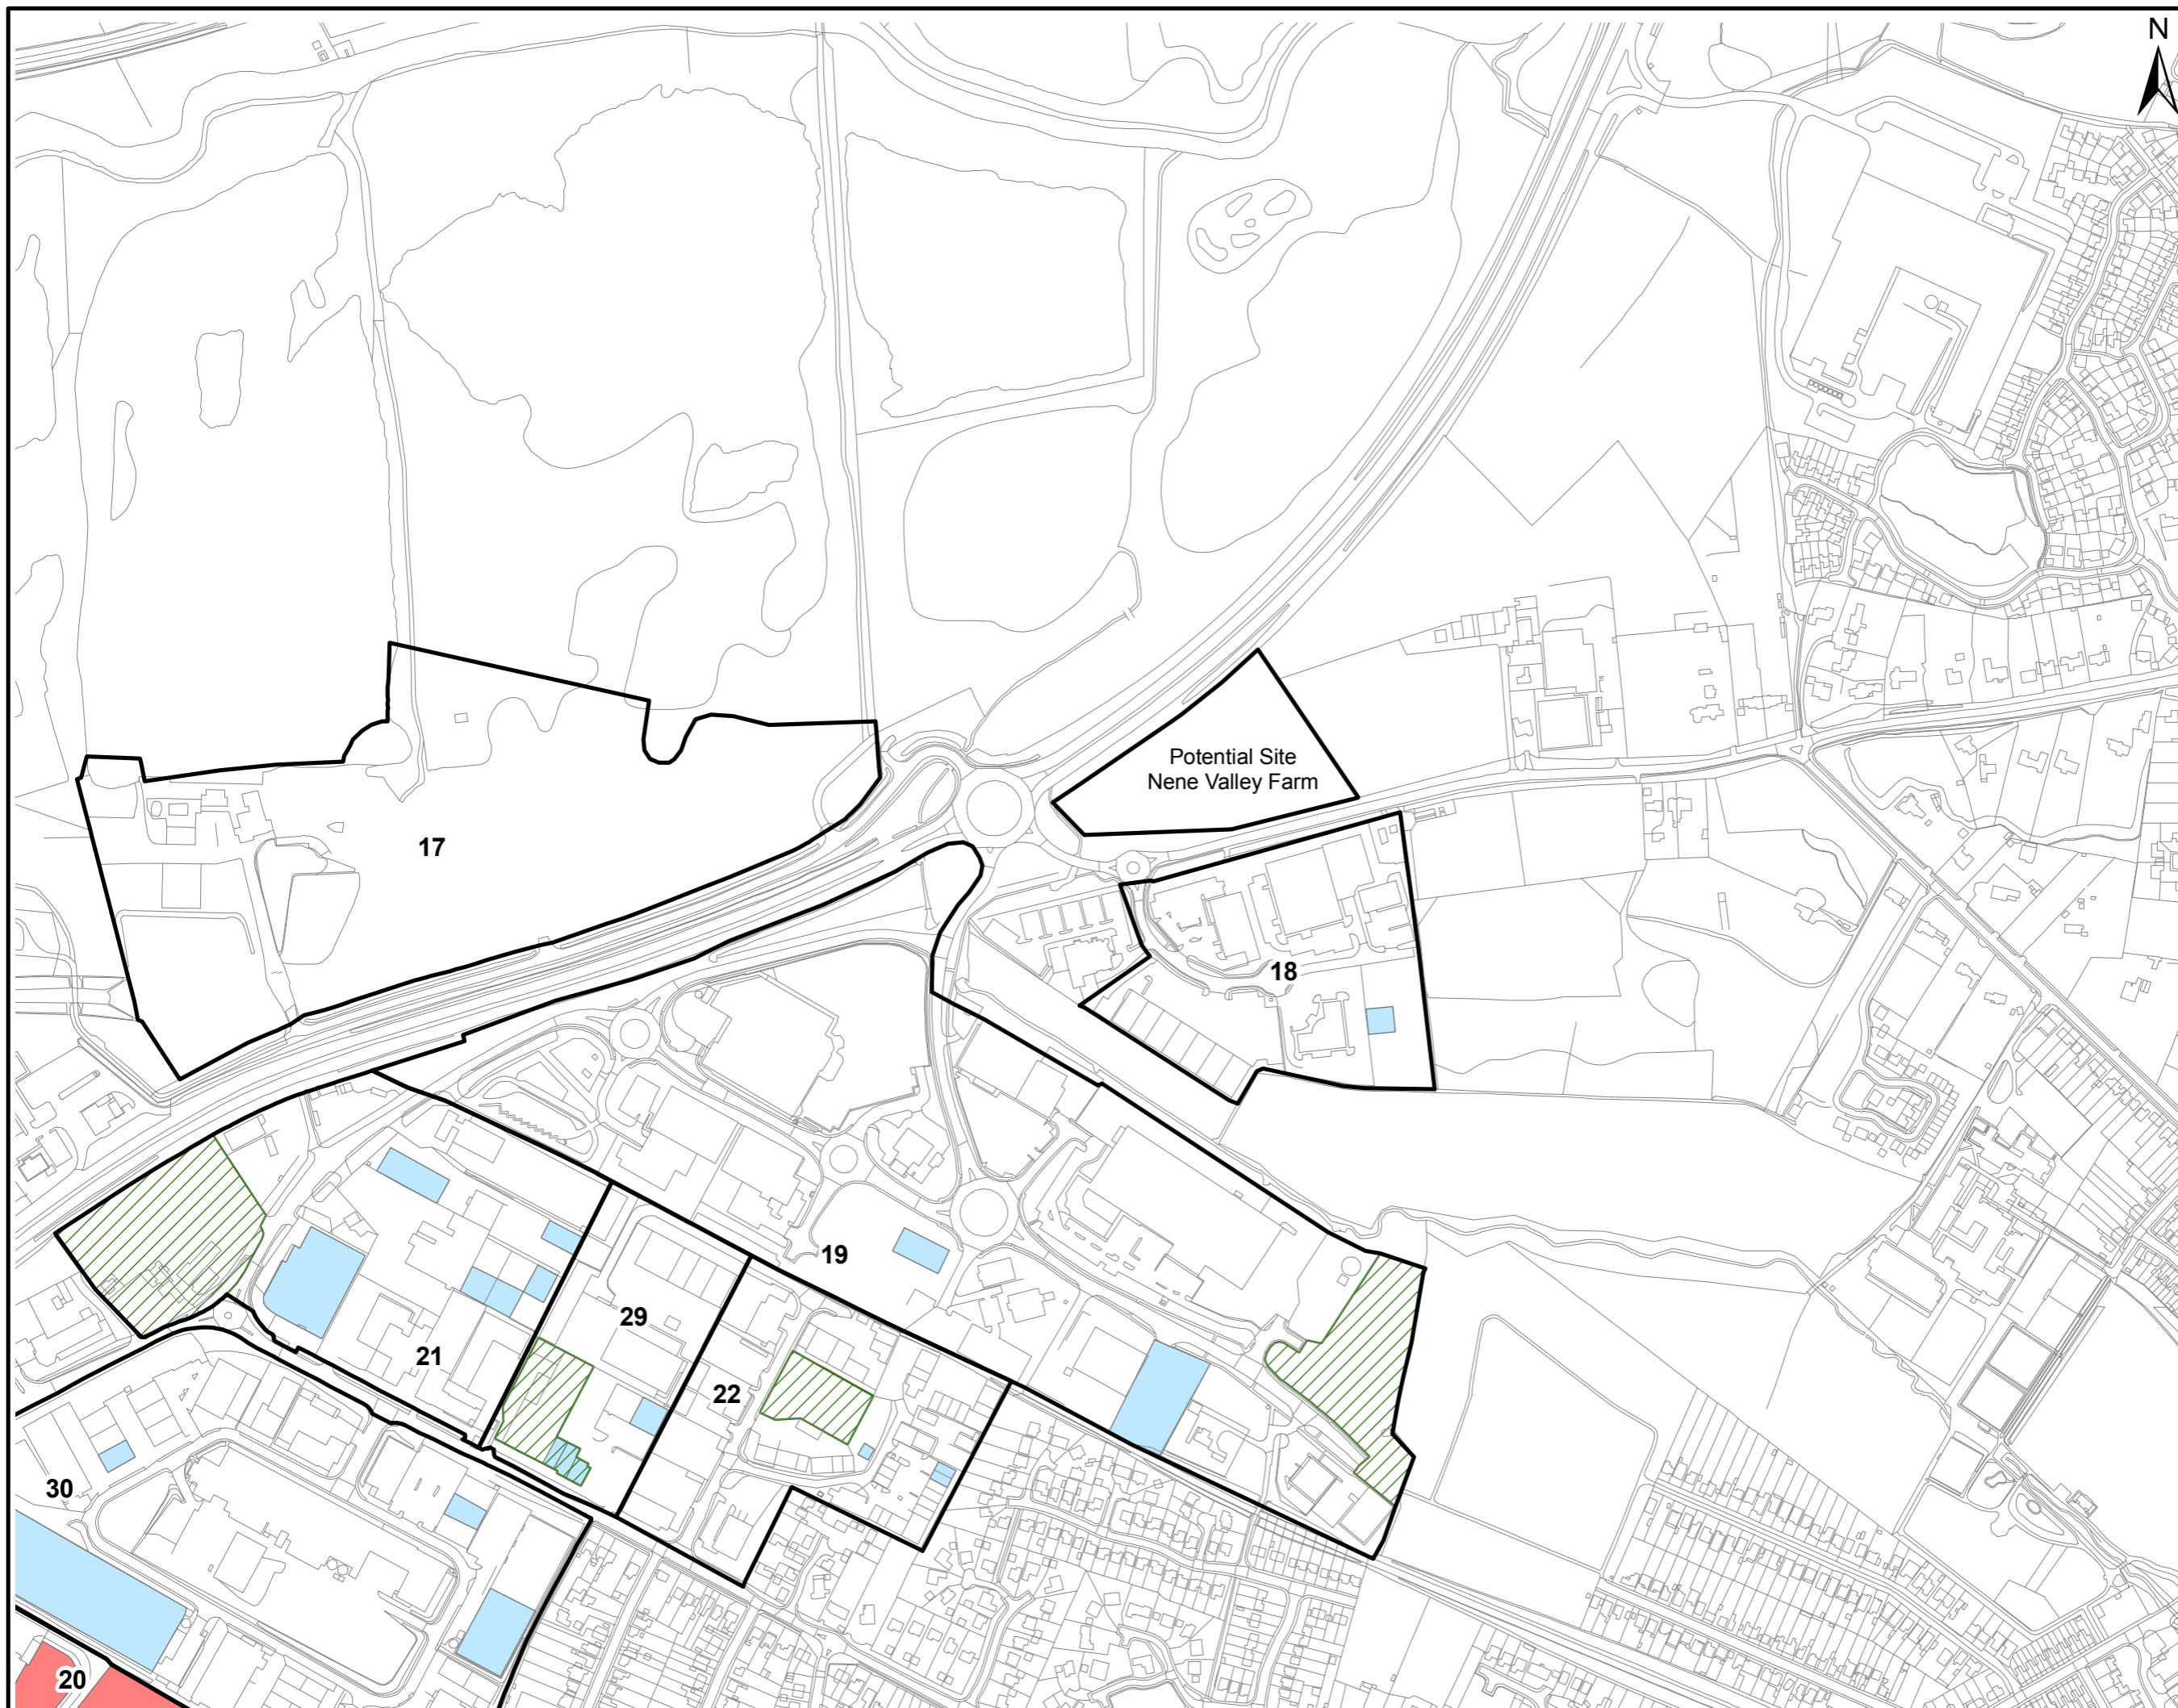

- Legend**
- District Boundary
 - Employment Sites
 - Vacant Floorspace
 - Vacant Land
 - Opportunity Land

CLIENT
EAST NORTHAMPTONSHIRE
DISTRICT COUNCIL

PROJECT
EAST NORTHAMPTONSHIRE
EMPLOYMENT STUDY

TITLE
INSET MAP 13
Potential Site
Nene Valley Farm

SCALE	DATE	DRAWN
1:5,000 at A3	09/10/2006	TCH