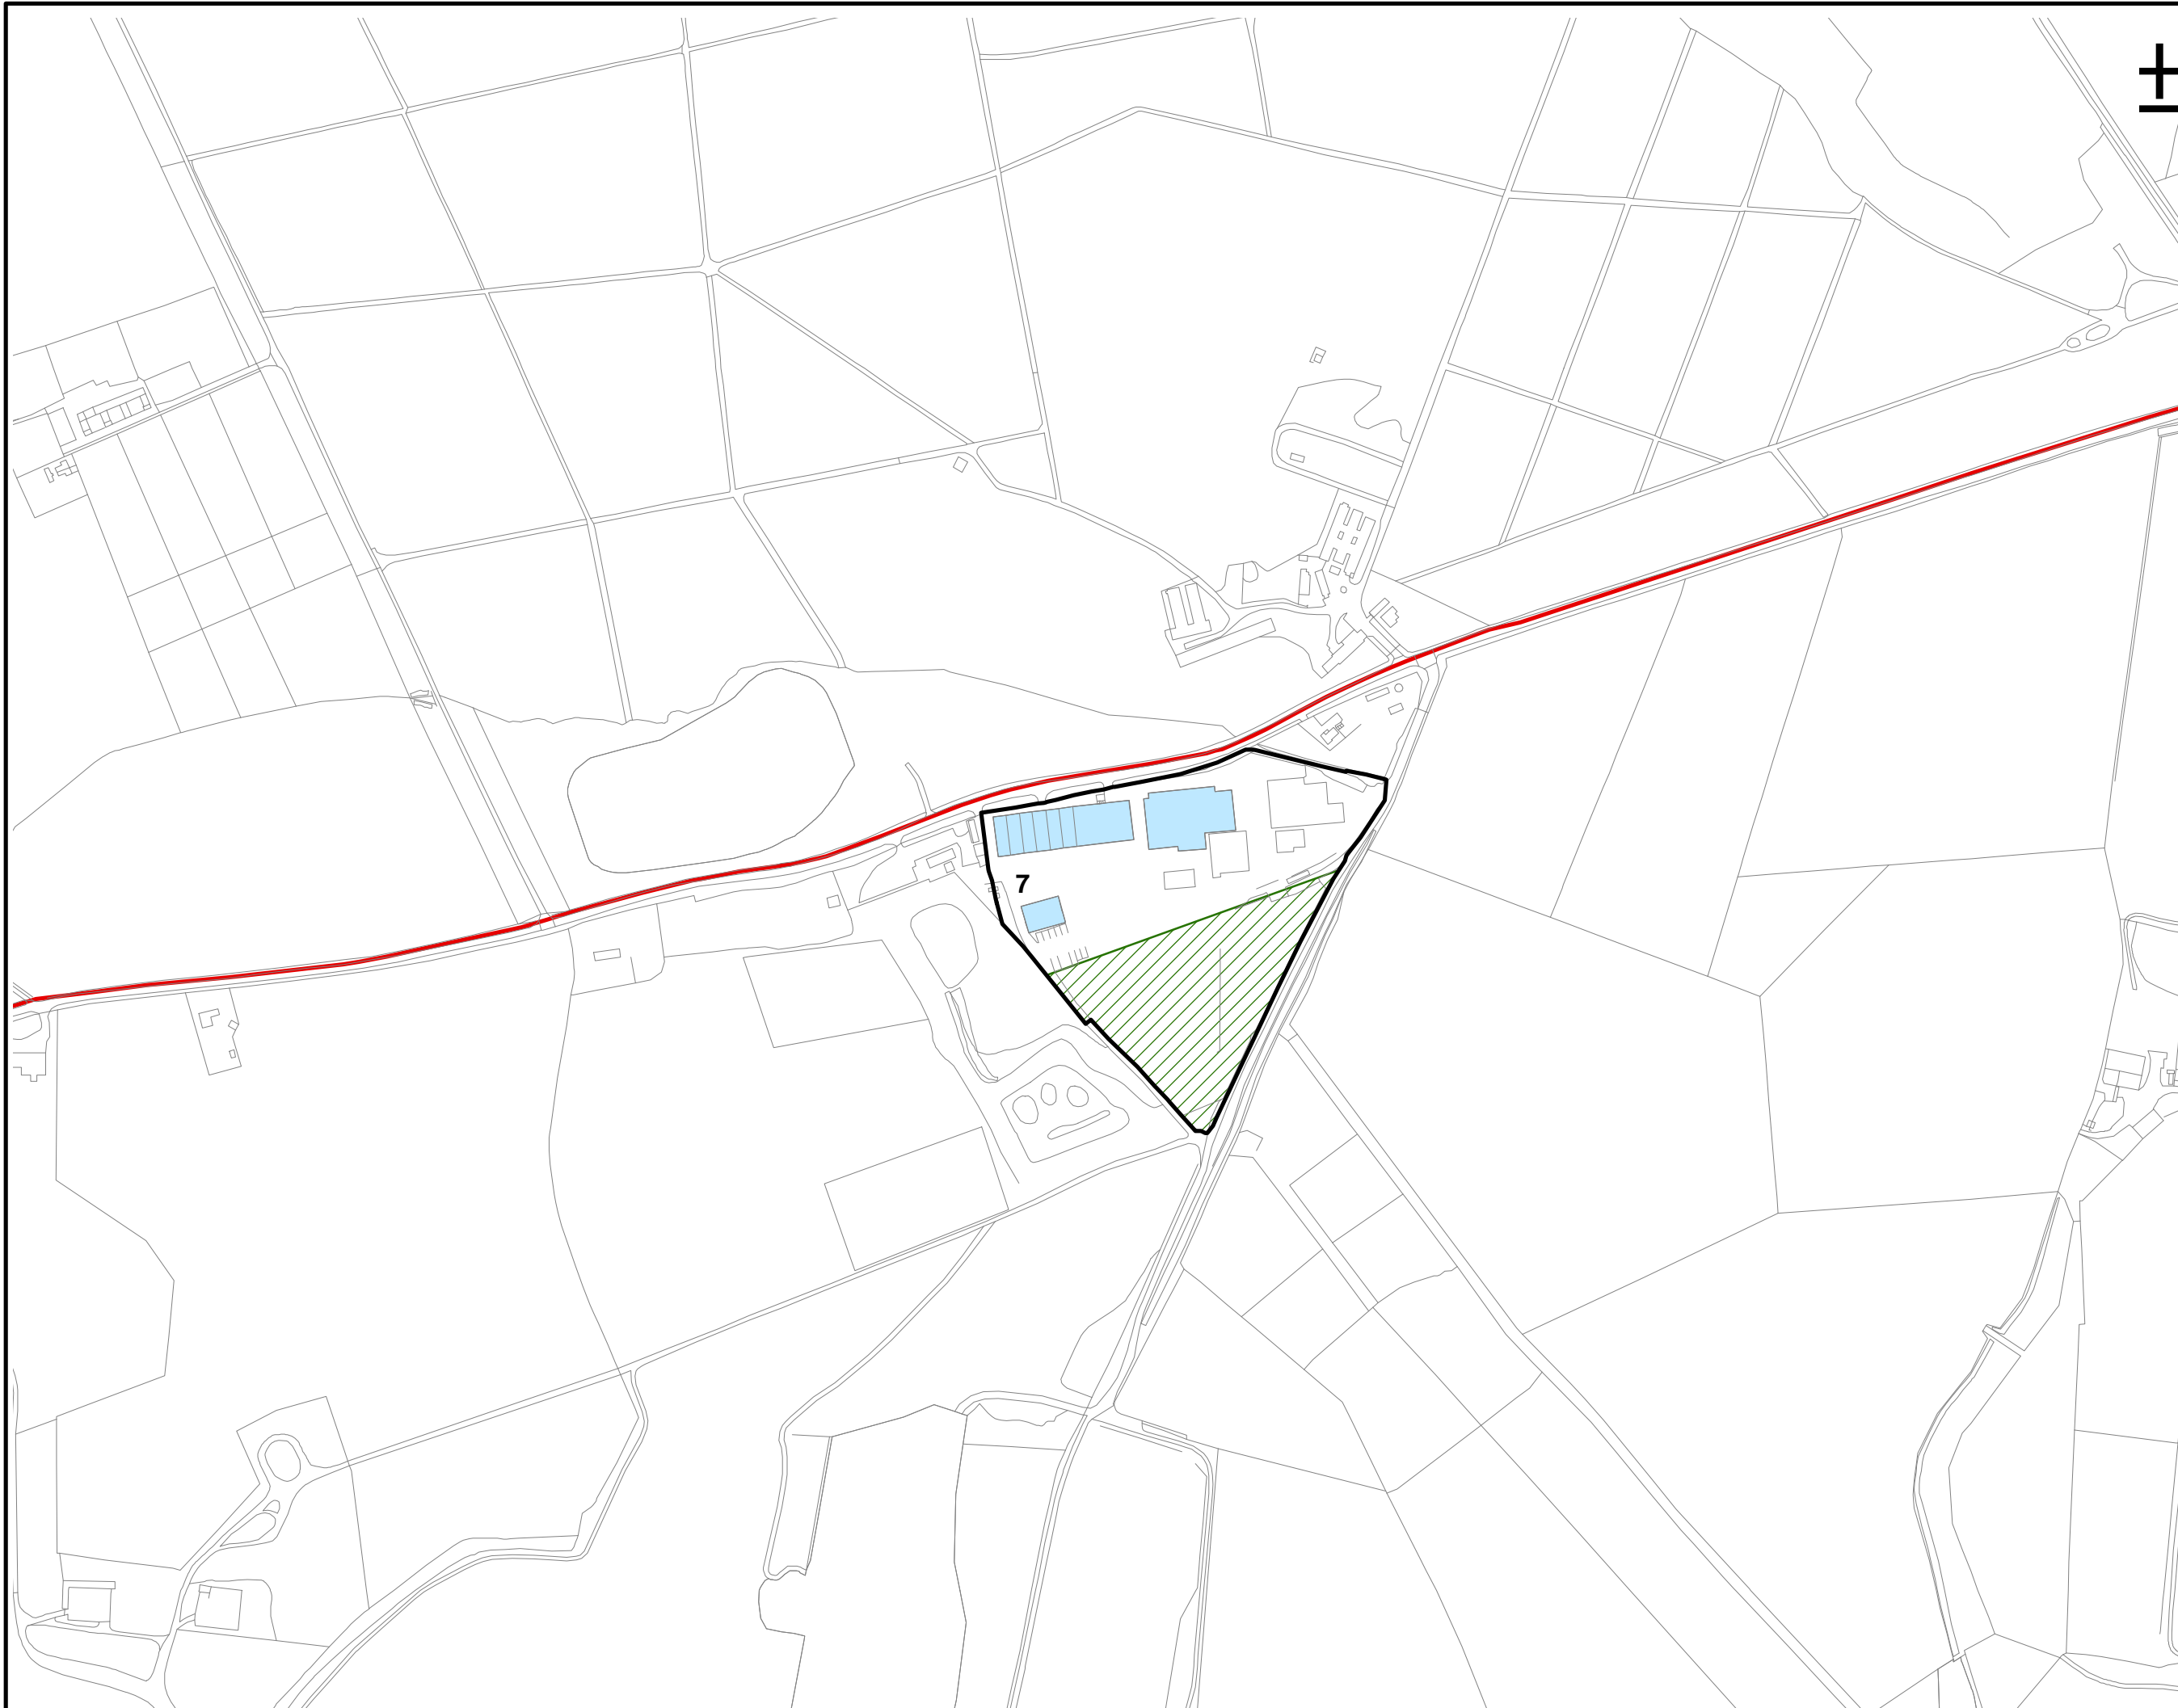

Legend

- District Boundary
- Employment Sites
- Vacant Floorspace
- Vacant Land
- Opportunity Land

CLIENT	EAST NORTHAMPTONSHIRE DISTRICT COUNCIL	
PROJECT	EAST NORTHAMPTONSHIRE EMPLOYMENT STUDY	
TITLE	INSET MAP 11 KING'S CLIFFE SITE 7	
SCALE	DATE	DRAWN
1:5,000 at A3	26/10/2006	TCH/GG