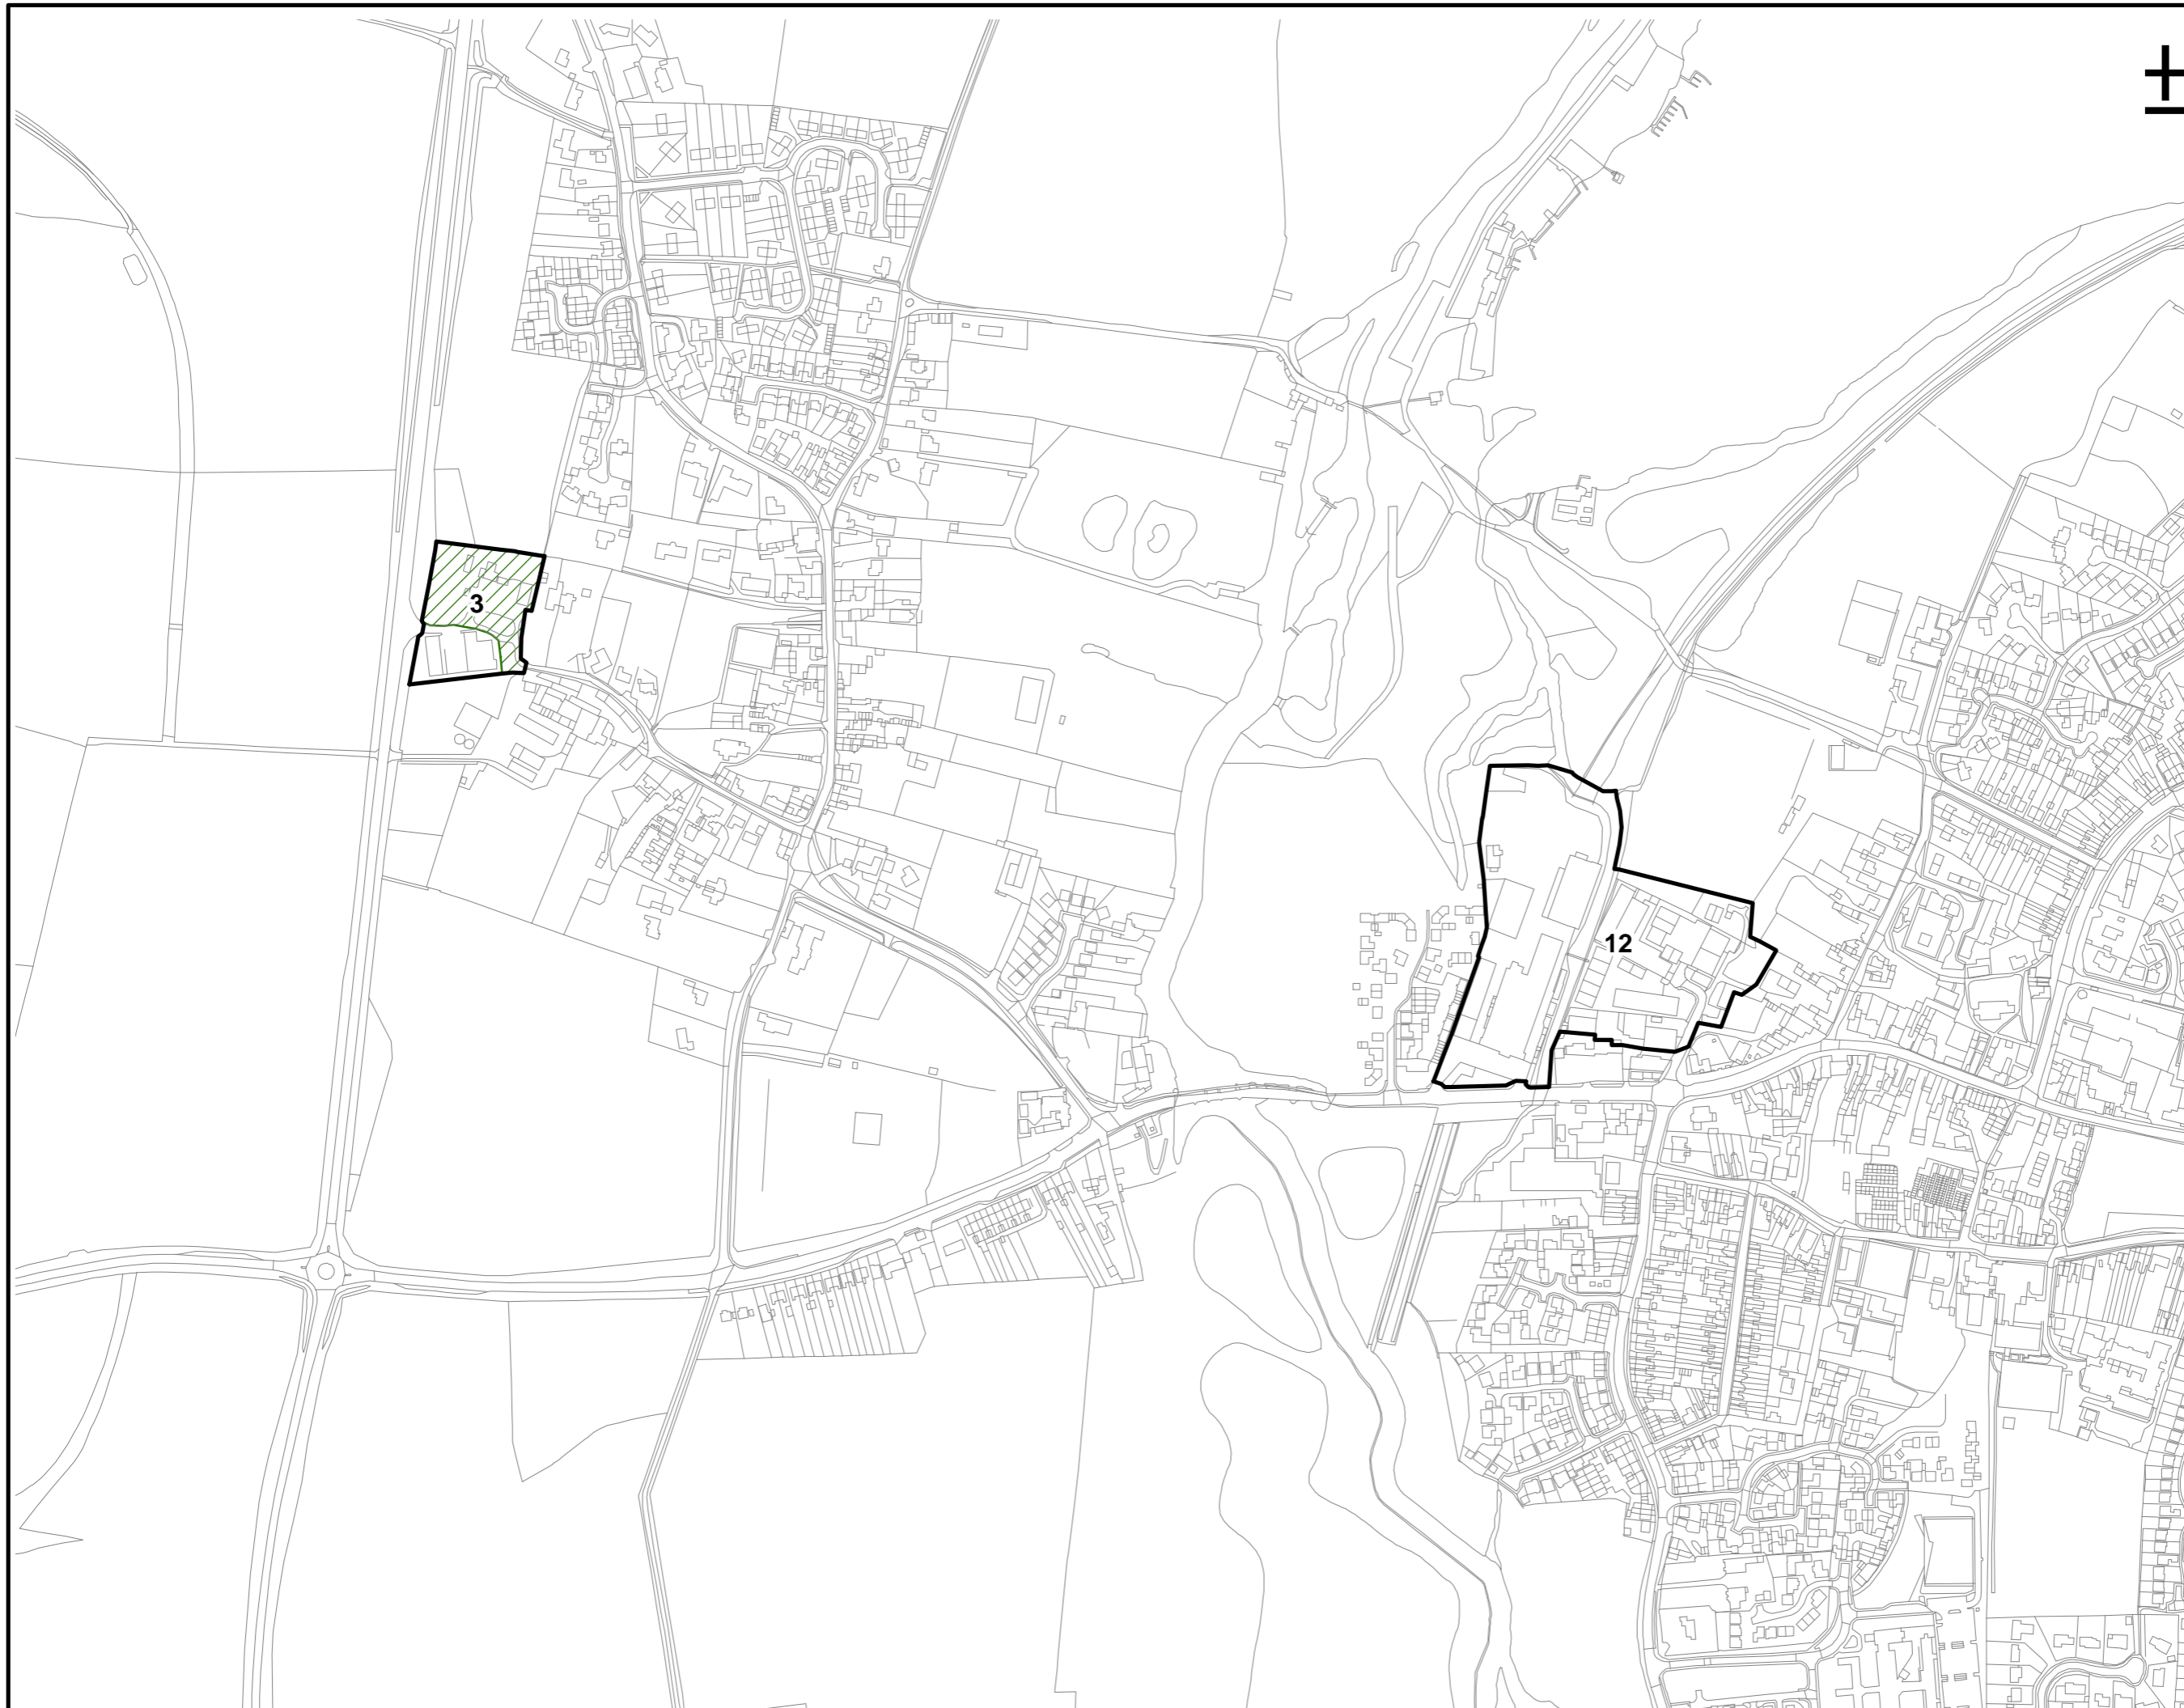

Legend

-  District Boundary
-  Employment Sites
-  Vacant Floorspace
-  Vacant Land
-  Opportunity Land

CLIENT
EAST NORTHAMPTONSHIRE
DISTRICT COUNCIL

PROJECT
EAST NORTHAMPTONSHIRE
EMPLOYMENT STUDY

TITLE
INSET MAP 7
SLIP / THRAPSTON
SITES 3 AND 12

SCALE	DATE	DRAWN
1:5,000 at A3	26/10/2006	TCH/GG