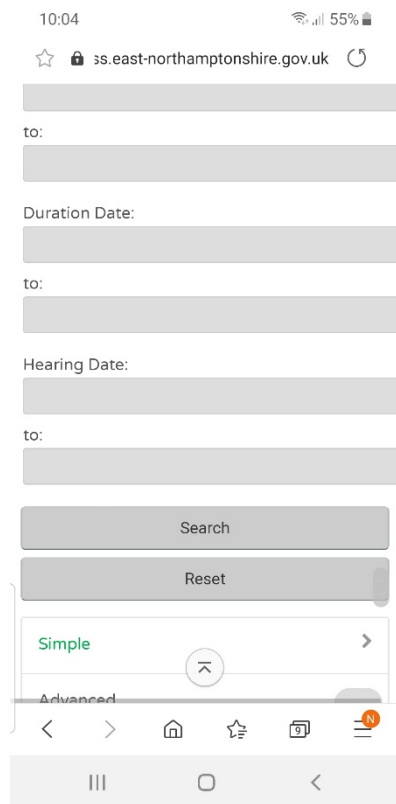

Reference Numbers

Application Reference:

Alternative Reference:

Licence Details

Applicant Name:

Application Type:

Category:

Agent:

Enter the reference/details of your search or select the Category dropdown for the category of licences you wish to search for.

Scroll down and tap "Search"

The licence or licences you have searched for will list.