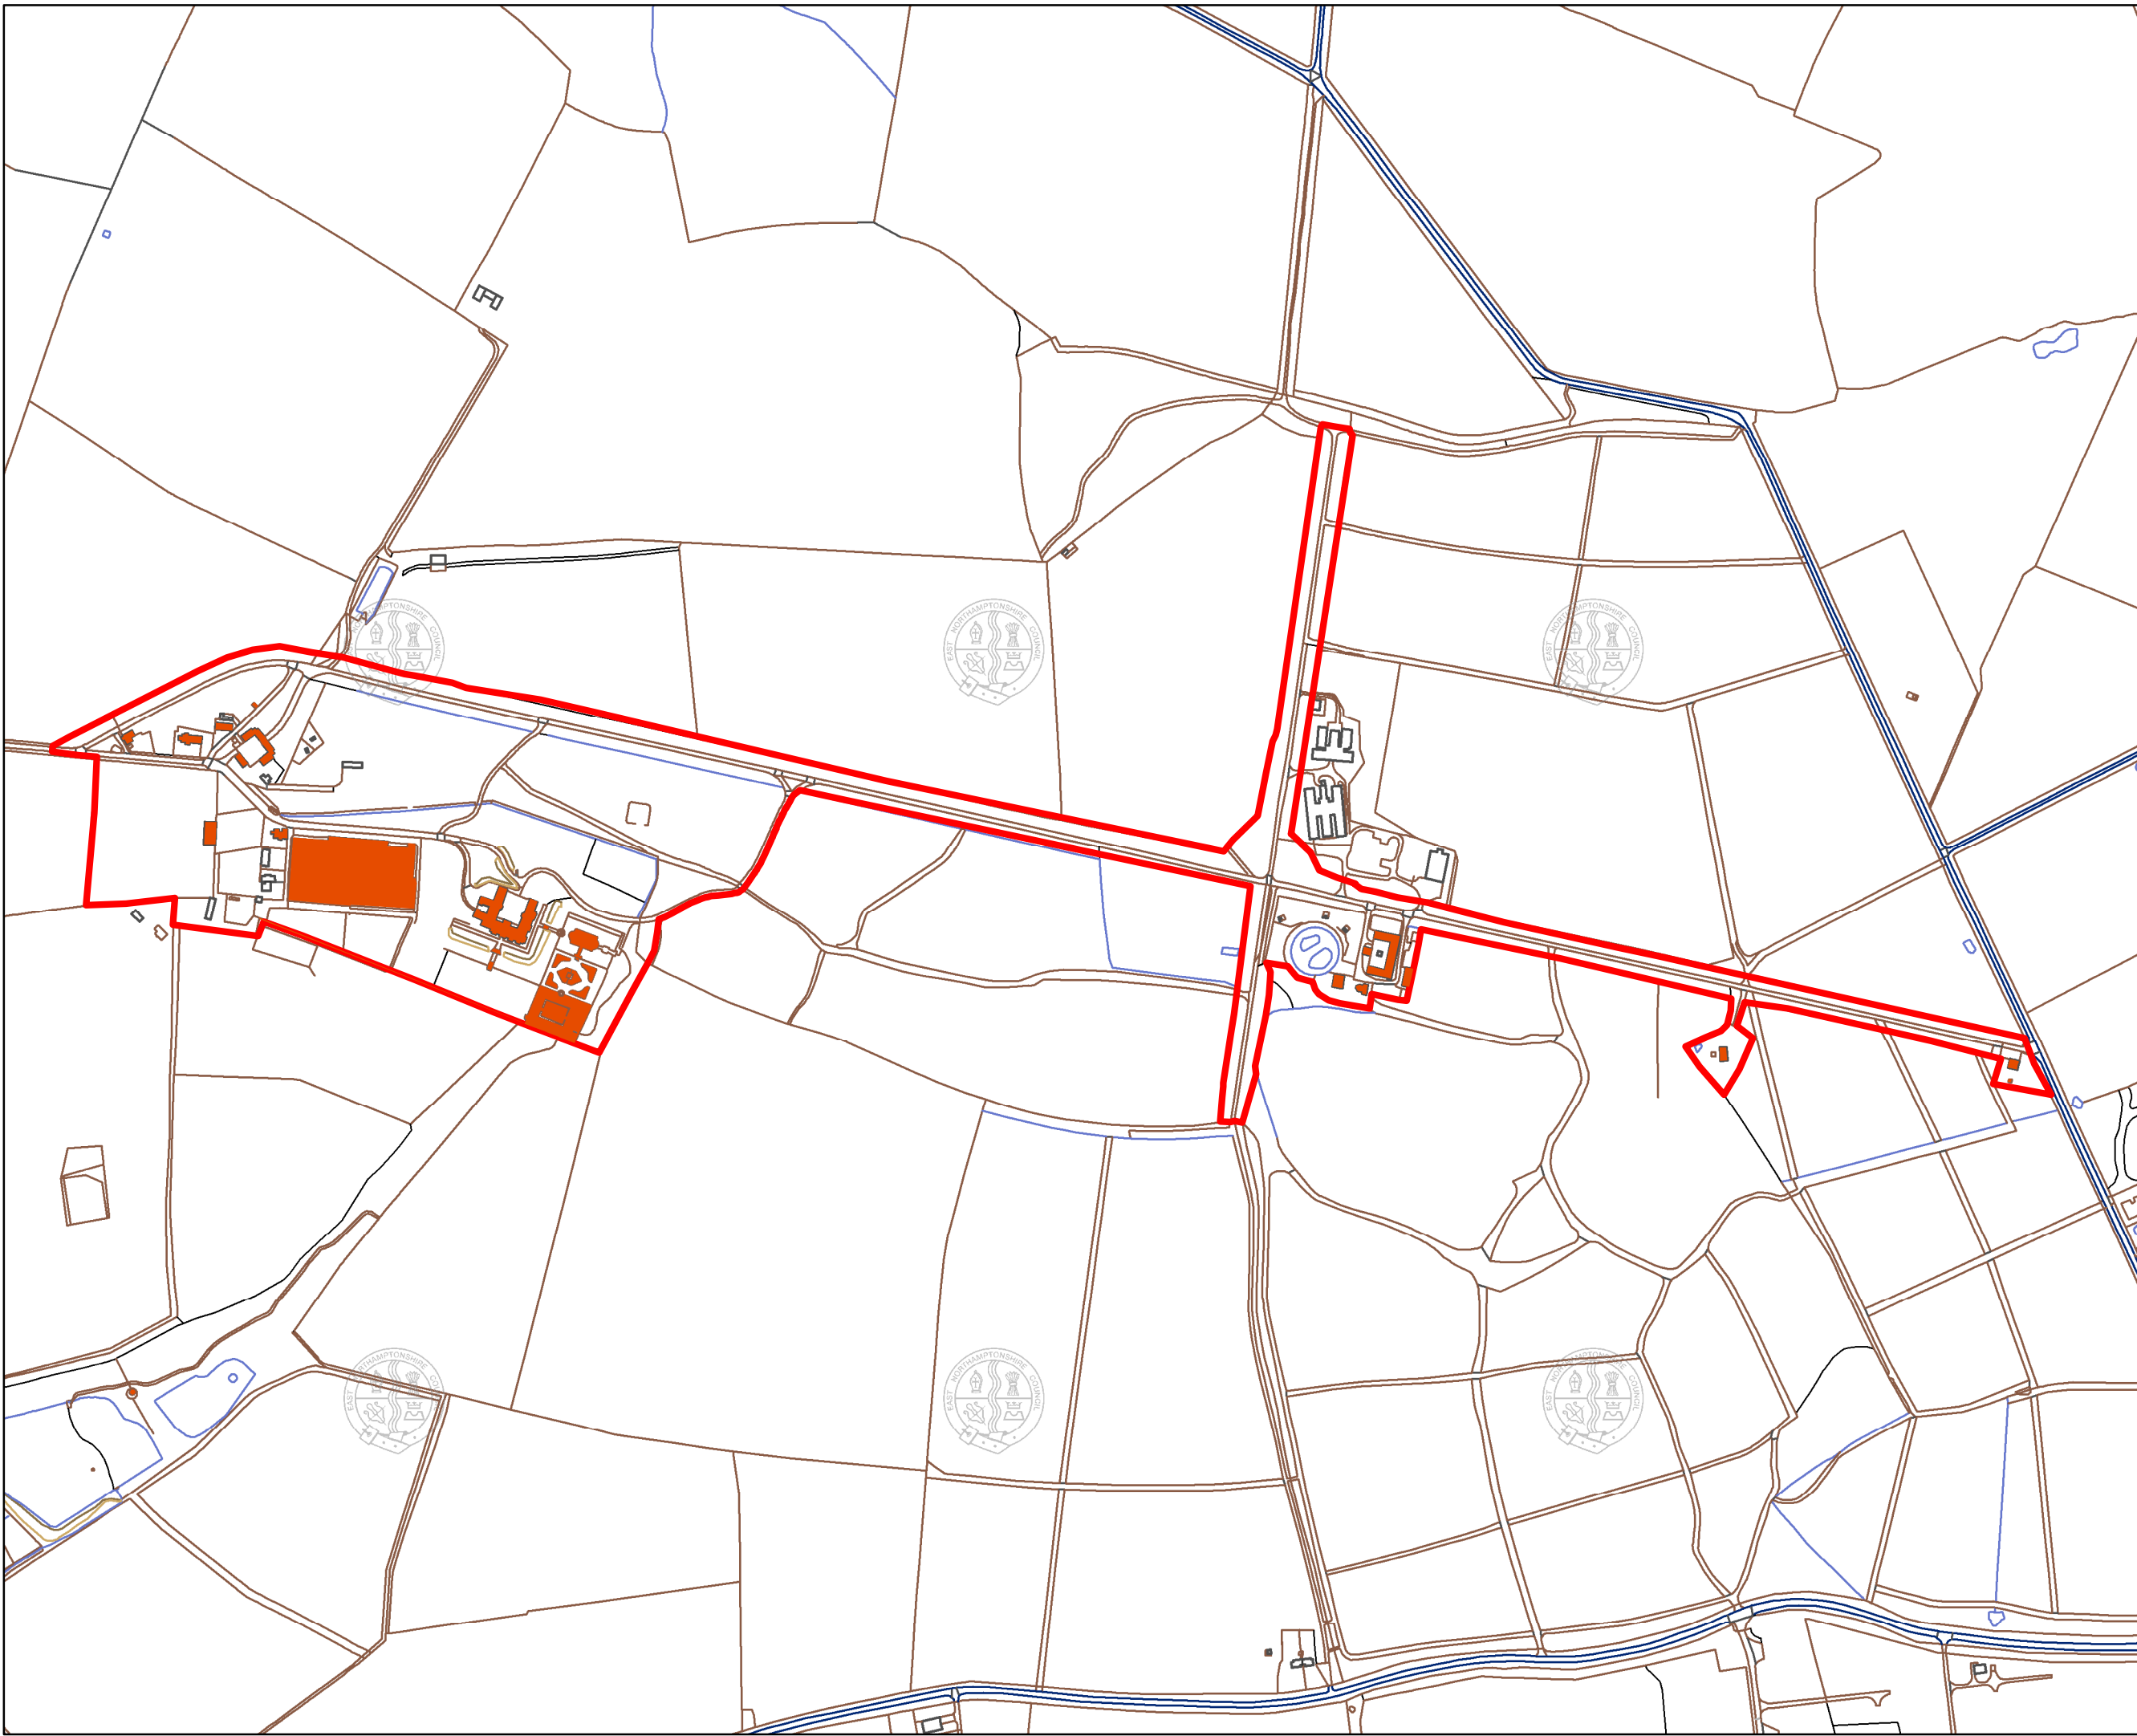

Scale:  
1:6,000

Planning Policy

Ashton Wold

### Legend

-  Proposed Conservation Area Boundary
-  Listed Buildings

This map is accurate to  
the scale specified above  
when reproduced at:  
A3